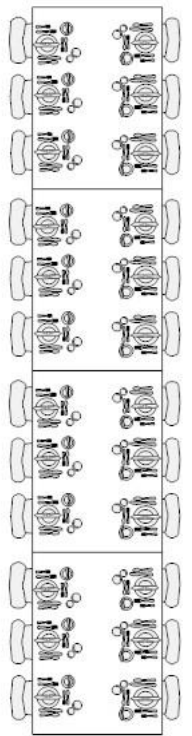

An illustration of a bride's hand holding a bouquet of red roses. The hand is yellow, wearing a white ring, and is holding a bouquet of red roses with green leaves. A blue ribbon is tied around the bouquet and flows downwards. The background is a light blue gradient.

Love and Marriage
Pictorial Designs

Wedding Planning: Church Seating

Event Plan: Wedding

Wedding Planning: Banquet Room

50' 0"

50' 0"

65' 0"

65' 0"

Wedding Seating Chart

LOVE and MARRIAGE PICTORIAL DESIGNS

This Pictorial Collection Includes:

➡ This Promotional PowerPoint Presentation of **ALL INCLUDED GRAPHICS**

➡ .JPG slides of this Presentation to use as graphics, slideshows or in video

➡ All Included Images and Photos in .JPG format – **52 IMAGES In ALL**

➡ You Get Restricted **PRIVATE LABEL** Rights To All Included Pictorial Content

All of this premium content is available to you for immediate download [here](#).