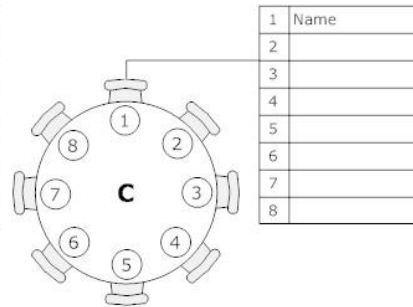

An illustration of a bride's hand holding a bouquet of red roses. The hand is yellow, wearing a white ring, and is holding a bouquet of red roses with green leaves. A blue ribbon is tied around the bouquet and flows downwards. The background is a light blue gradient.

Love and Marriage
Pictorial Designs

Wedding Planning: Church Seating

Event Plan: Wedding

Wedding Planning: Banquet Room

50' 0"

50' 0"

65' 0"

65' 0"

Wedding Seating Chart

LOVE and MARRIAGE PICTORIAL DESIGNS

This Pictorial Collection Includes:

➡ This Promotional PowerPoint Presentation of **ALL INCLUDED GRAPHICS**

➡ .JPG slides of this Presentation to use as graphics, slideshows or in video