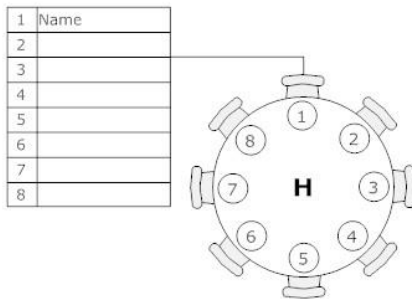

An illustration of a bride's hand holding a bouquet of red roses. The hand is yellow, wearing a white ring, and is holding a bouquet of red roses with green leaves. A blue ribbon is tied around the bouquet and flows downwards. The background is a light blue gradient.

Love and Marriage
Pictorial Designs

Wedding Planning: Church Seating

Event Plan: Wedding

Wedding Planning: Banquet Room

50' 0"

50' 0"

65' 0"

65' 0"

Wedding Seating Chart

LOVE and MARRIAGE PICTORIAL DESIGNS

This Pictorial Collection Includes:

➡ This Promotional PowerPoint Presentation of **ALL INCLUDED GRAPHICS**

➡ .JPG slides of this Presentation to use as graphics, slideshows or in video