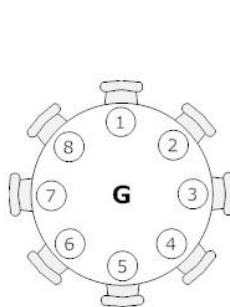

An illustration of a bride's hand holding a bouquet of red roses. The hand is yellow, wearing a white ring, and is holding a bouquet of red roses with green leaves. A blue ribbon is tied around the bouquet and flows downwards. The background is a light blue gradient.

Love and Marriage
Pictorial Designs

Wedding Planning: Church Seating

Event Plan: Wedding

Wedding Planning: Banquet Room

50' 0"

50' 0"

65' 0"

65' 0"

Wedding Seating Chart

LOVE and MARRIAGE PICTORIAL DESIGNS

This Pictorial Collection Includes:

➡ This Promotional PowerPoint Presentation of **ALL INCLUDED GRAPHICS**

➡ .JPG slides of this Presentation to use as graphics, slideshows or in video