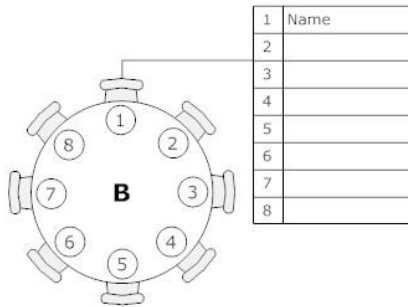

An illustration of a bride's hand holding a bouquet of red roses. The hand is yellow, wearing a white ring, and is holding a bouquet of red roses with green leaves. A blue ribbon is tied around the bouquet and flows downwards. The background is a light blue gradient.

Love and Marriage
Pictorial Designs

Wedding Planning: Church Seating

Event Plan: Wedding

Wedding Planning: Banquet Room

50' 0"

50' 0"

65' 0"

65' 0"

Wedding Seating Chart

LOVE and MARRIAGE PICTORIAL DESIGNS

This Pictorial Collection Includes:

➡ This Promotional PowerPoint Presentation of **ALL INCLUDED GRAPHICS**

➡ .JPG slides of this Presentation to use as graphics, slideshows or in video