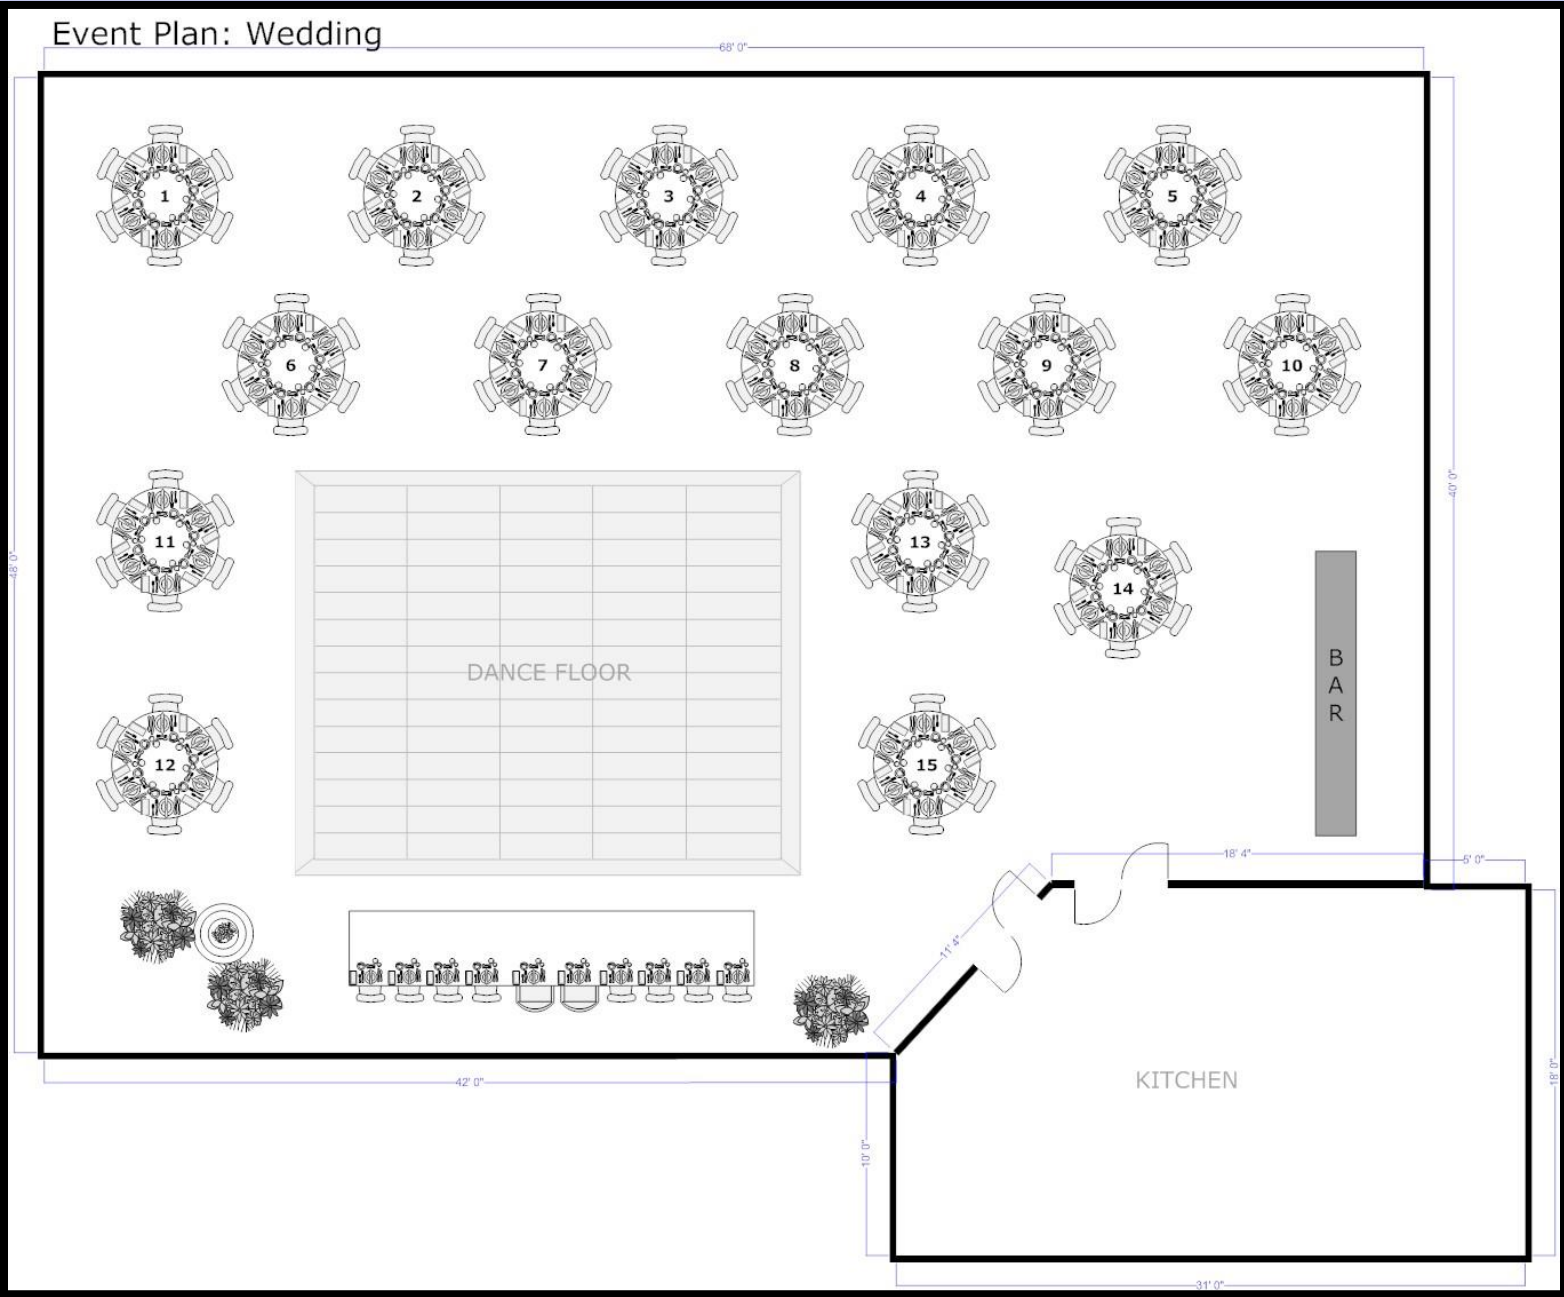

An illustration of a bride's hand holding a bouquet of red roses. The hand is yellow, wearing a white ring, and is holding a bouquet of red roses with green leaves. A blue ribbon is tied around the bouquet and flows downwards. The background is a light blue gradient.

Love and Marriage
Pictorial Designs

Wedding Planning: Church Seating

Event Plan: Wedding

Wedding Planning: Banquet Room

50' 0"

50' 0"

65' 0"

65' 0"

Wedding Seating Chart

LOVE and MARRIAGE PICTORIAL DESIGNS

This Pictorial Collection Includes:

➡ This Promotional PowerPoint Presentation of **ALL INCLUDED GRAPHICS**

➡ .JPG slides of this Presentation to use as graphics, slideshows or in video