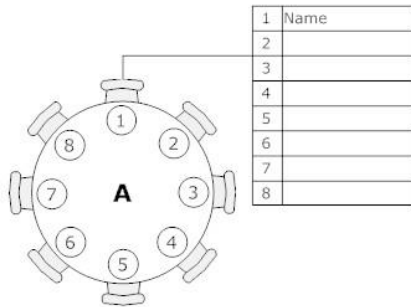

An illustration of a bride's hand holding a bouquet of red roses. The hand is yellow, wearing a white ring, and is holding a bouquet of red roses with green leaves. A blue ribbon is tied around the bouquet and flows downwards. The background is a light blue gradient.

Love and Marriage
Pictorial Designs

Wedding Planning: Church Seating

Event Plan: Wedding

Wedding Planning: Banquet Room

50' 0"

50' 0"

65' 0"

65' 0"

Wedding Seating Chart

LOVE and MARRIAGE PICTORIAL DESIGNS

This Pictorial Collection Includes:

➡ This Promotional PowerPoint Presentation of **ALL INCLUDED GRAPHICS**

➡ .JPG slides of this Presentation to use as graphics, slideshows or in video