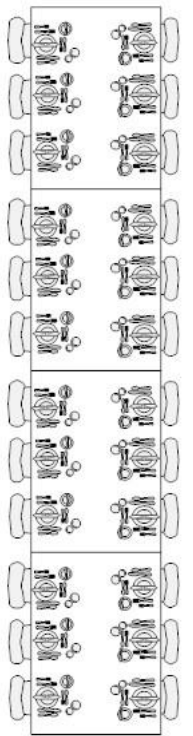

An illustration of a bride's hand holding a bouquet of red roses. The hand is yellow, wearing a white ring, and is holding a bouquet of red roses with green leaves. A blue ribbon is tied around the bouquet and flows downwards. The background is a light blue gradient.

Love and Marriage
Pictorial Designs

Wedding Planning: Church Seating

Event Plan: Wedding

Wedding Planning: Banquet Room

50' 0"

50' 0"

65' 0"

65' 0"

Wedding Seating Chart

LOVE and MARRIAGE PICTORIAL DESIGNS

This Pictorial Collection Includes:

➡ This Promotional PowerPoint Presentation of **ALL INCLUDED GRAPHICS**

➡ .JPG slides of this Presentation to use as graphics, slideshows or in video

➡ All Included Images and Photos in .JPG format – **52 IMAGES In ALL**

➡ You Get Restricted **PRIVATE LABEL** Rights To All Included Pictorial Content

All of this premium content is available to you for immediate download [here](#).