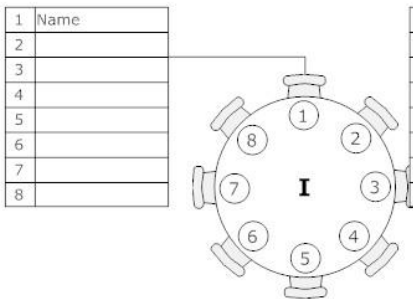

An illustration of a bride's hand holding a bouquet of red roses. The hand is yellow, wearing a white ring, and is holding a bouquet of red roses with green leaves. A blue ribbon is tied around the bouquet and flows downwards. The background is a light blue gradient.

Love and Marriage
Pictorial Designs

Wedding Planning: Church Seating

Event Plan: Wedding

Wedding Planning: Banquet Room

50' 0"

50' 0"

65' 0"

65' 0"

Wedding Seating Chart

LOVE and MARRIAGE PICTORIAL DESIGNS

This Pictorial Collection Includes:

➡ This Promotional PowerPoint Presentation of **ALL INCLUDED GRAPHICS**

➡ .JPG slides of this Presentation to use as graphics, slideshows or in video