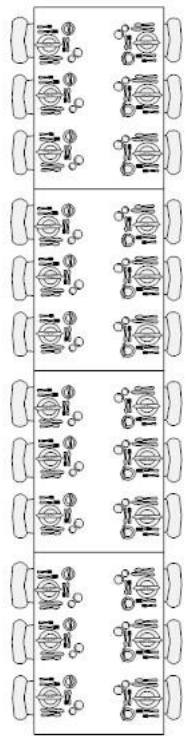

An illustration of a bride's hand holding a bouquet of red roses. The hand is yellow, wearing a white ring, and is holding a bouquet of red roses with green leaves. A blue ribbon is tied around the bouquet and flows downwards. The background is a light blue gradient.

Love and Marriage
Pictorial Designs

Wedding Planning: Church Seating

Event Plan: Wedding

Wedding Planning: Banquet Room

50' 0"

50' 0"

65' 0"

65' 0"

Wedding Seating Chart

LOVE and MARRIAGE PICTORIAL DESIGNS

This Pictorial Collection Includes:

➡ This Promotional PowerPoint Presentation of **ALL INCLUDED GRAPHICS**

➡ .JPG slides of this Presentation to use as graphics, slideshows or in video

➡ All Included Images and Photos in .JPG format – **52 IMAGES In ALL**

➡ You Get Restricted **PRIVATE LABEL** Rights To All Included Pictorial Content

All of this premium content is available to you for immediate download [here](#).