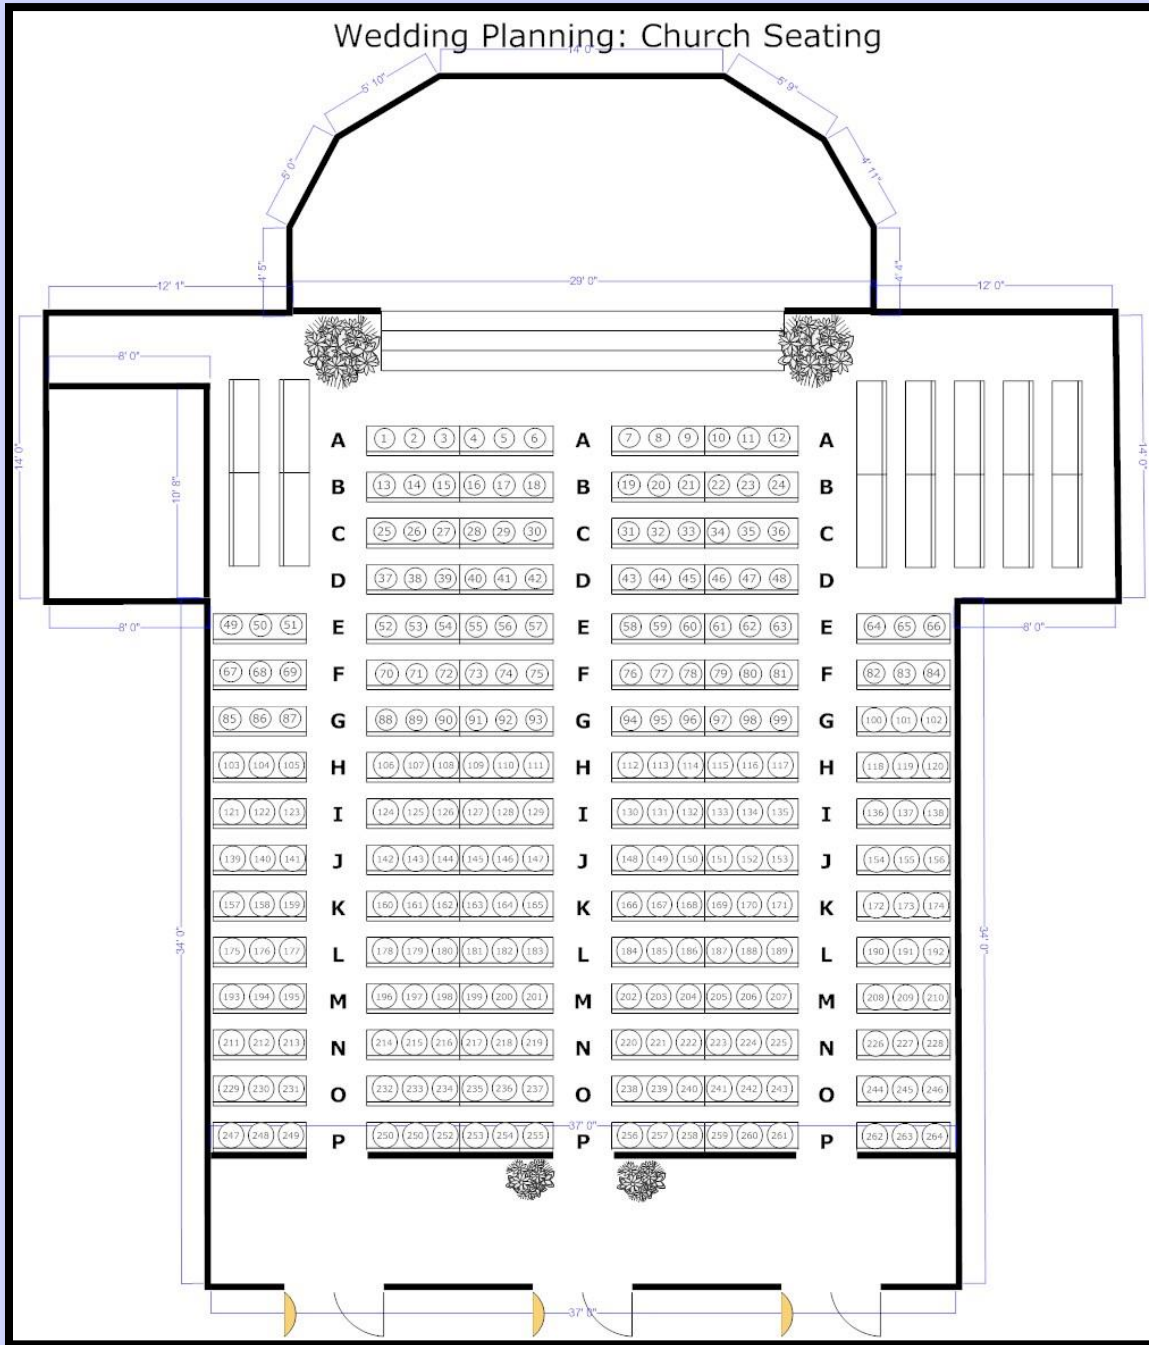

An illustration of a bride's hand holding a bouquet of red roses. The hand is yellow, wearing a white ring, and is holding a bouquet of red roses with green leaves. A blue ribbon is tied around the bouquet and flows downwards. The background is a light blue gradient.

Love and Marriage
Pictorial Designs

Wedding Planning: Church Seating

Event Plan: Wedding

Wedding Planning: Banquet Room

50' 0"

50' 0"

65' 0"

65' 0"

Wedding Seating Chart

LOVE and MARRIAGE PICTORIAL DESIGNS

This Pictorial Collection Includes:

➡ This Promotional PowerPoint Presentation of **ALL INCLUDED GRAPHICS**

➡ .JPG slides of this Presentation to use as graphics, slideshows or in video