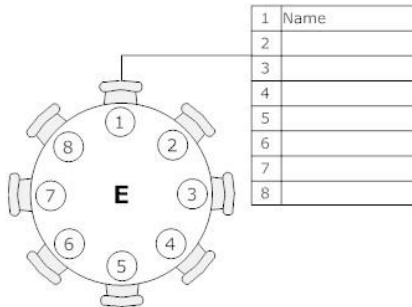

An illustration of a bride's hand holding a bouquet of red roses. The hand is yellow, wearing a white ring, and is holding a bouquet of red roses with green leaves. A blue ribbon is tied around the bouquet and flows downwards. The background is a light blue gradient.

Love and Marriage
Pictorial Designs

Wedding Planning: Church Seating

Event Plan: Wedding

Wedding Planning: Banquet Room

50' 0"

50' 0"

65' 0"

65' 0"

Wedding Seating Chart

LOVE and MARRIAGE PICTORIAL DESIGNS

This Pictorial Collection Includes:

➡ This Promotional PowerPoint Presentation of **ALL INCLUDED GRAPHICS**

➡ .JPG slides of this Presentation to use as graphics, slideshows or in video