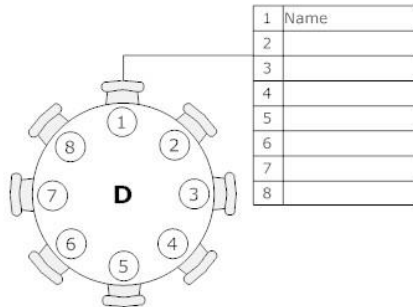

An illustration of a bride's hand holding a bouquet of red roses. The hand is yellow, wearing a white ring, and is holding a bouquet of red roses with green leaves. A blue ribbon is tied around the bouquet and flows downwards. The background is a light blue gradient.

Love and Marriage
Pictorial Designs

Wedding Planning: Church Seating

Event Plan: Wedding

Wedding Planning: Banquet Room

50' 0"

50' 0"

65' 0"

65' 0"

Wedding Seating Chart

LOVE and MARRIAGE PICTORIAL DESIGNS

This Pictorial Collection Includes:

➡ This Promotional PowerPoint Presentation of **ALL INCLUDED GRAPHICS**

➡ .JPG slides of this Presentation to use as graphics, slideshows or in video