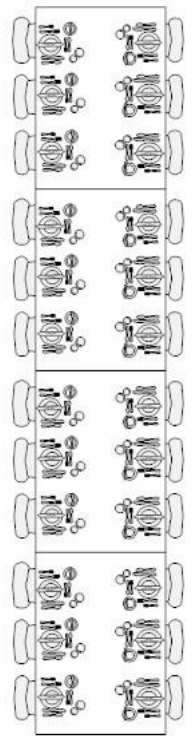

An illustration of a bride's hand holding a bouquet of red roses. The hand is yellow, wearing a white ring, and is holding a bouquet of red roses with green leaves. A blue ribbon is tied around the bouquet and flows downwards. The background is a light blue gradient.

Love and Marriage
Pictorial Designs

Wedding Planning: Church Seating

Event Plan: Wedding

Wedding Planning: Banquet Room

50' 0"

50' 0"

65' 0"

65' 0"

Wedding Seating Chart

LOVE and MARRIAGE PICTORIAL DESIGNS

This Pictorial Collection Includes:

➡ This Promotional PowerPoint Presentation of **ALL INCLUDED GRAPHICS**

➡ .JPG slides of this Presentation to use as graphics, slideshows or in video

➡ All Included Images and Photos in .JPG format – **52 IMAGES In ALL**

➡ You Get Restricted **PRIVATE LABEL** Rights To All Included Pictorial Content

All of this premium content is available to you for immediate download [here](#).