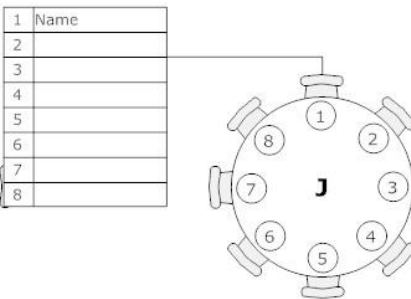

An illustration of a bride's hand holding a bouquet of red roses. The hand is yellow, wearing a white ring, and is holding a bouquet of red roses with green leaves. A blue ribbon is tied around the bouquet and flows downwards. The background is a light blue gradient.

Love and Marriage
Pictorial Designs

Wedding Planning: Church Seating

Event Plan: Wedding

Wedding Planning: Banquet Room

50' 0"

50' 0"

65' 0"

65' 0"

Wedding Seating Chart

LOVE and MARRIAGE PICTORIAL DESIGNS

This Pictorial Collection Includes:

➡ This Promotional PowerPoint Presentation of **ALL INCLUDED GRAPHICS**

➡ .JPG slides of this Presentation to use as graphics, slideshows or in video