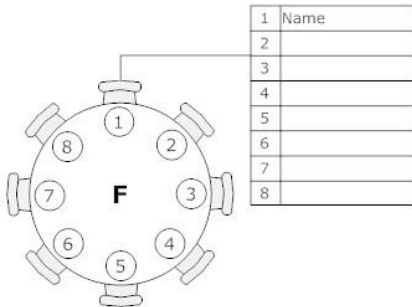

An illustration of a bride's hand holding a bouquet of red roses. The hand is yellow, wearing a white ring, and is holding a bouquet of red roses with green leaves. A blue ribbon is tied around the bouquet and flows downwards. The background is a light blue gradient.

Love and Marriage
Pictorial Designs

Wedding Planning: Church Seating

Event Plan: Wedding

Wedding Planning: Banquet Room

50' 0"

50' 0"

65' 0"

65' 0"

Wedding Seating Chart

LOVE and MARRIAGE PICTORIAL DESIGNS

This Pictorial Collection Includes:

➡ This Promotional PowerPoint Presentation of **ALL INCLUDED GRAPHICS**

➡ .JPG slides of this Presentation to use as graphics, slideshows or in video